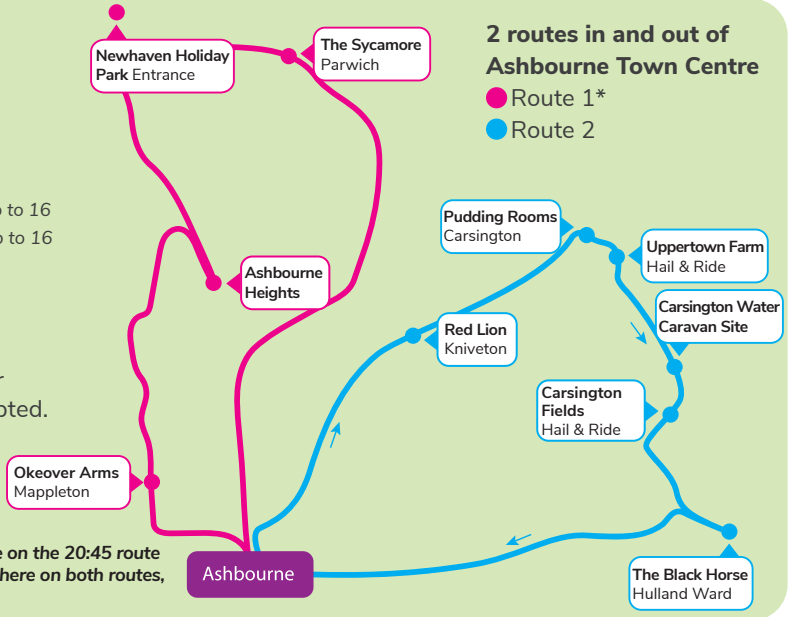

## Fares

£2.50 Adult single  
£4.50 Adult return  
Gold Card holders  
travel free\*

£1.60 Child single up to 16  
£2.80 Child return up to 16

Group bookings  
available.

Derbyshire Wayfarer  
tickets are also accepted.

\* route 1 will run in reverse on the 20:45 route  
Hail & Ride available anywhere on both routes,  
subject to seat availability

Book your travel before 5pm on Fridays to guarantee your seat.

Hail & Ride available anywhere on route, subject to seat availability.

### Timetable

Route 1	Route 2
Ashbourne 1730hrs / 2045hrs	Ashbourne 1900hrs / 2200hrs
The Okeover Arms - Mappleton 1740hrs / 2138hrs*	The Red Lion - Kniveton 1910hrs / 2210hrs
Ashbourne Heights 1750hrs / 2128hrs*	The Pudding Rooms - Carsington 1915hrs / 2215hrs
Newhaven Holiday Park 1805hrs / 2113hrs*	Uppertown Farm Hail & Ride
The Sycamore Inn - Parwich 1816hrs / 2102hrs*	Carsington Water Caravan Site 1920hrs / 2220hrs
Ashbourne 1833hrs / 2148hrs	Carsington Fields Caravan Park Hail & Ride
<b>* note: this service will run in reverse on the 20:45 route</b>	The Black Horse - Hulland Ward 1927hrs / 2227hrs
Hail & Ride available anywhere on both routes, subject to seat availability	Ashbourne 1940hrs / 2240hrs